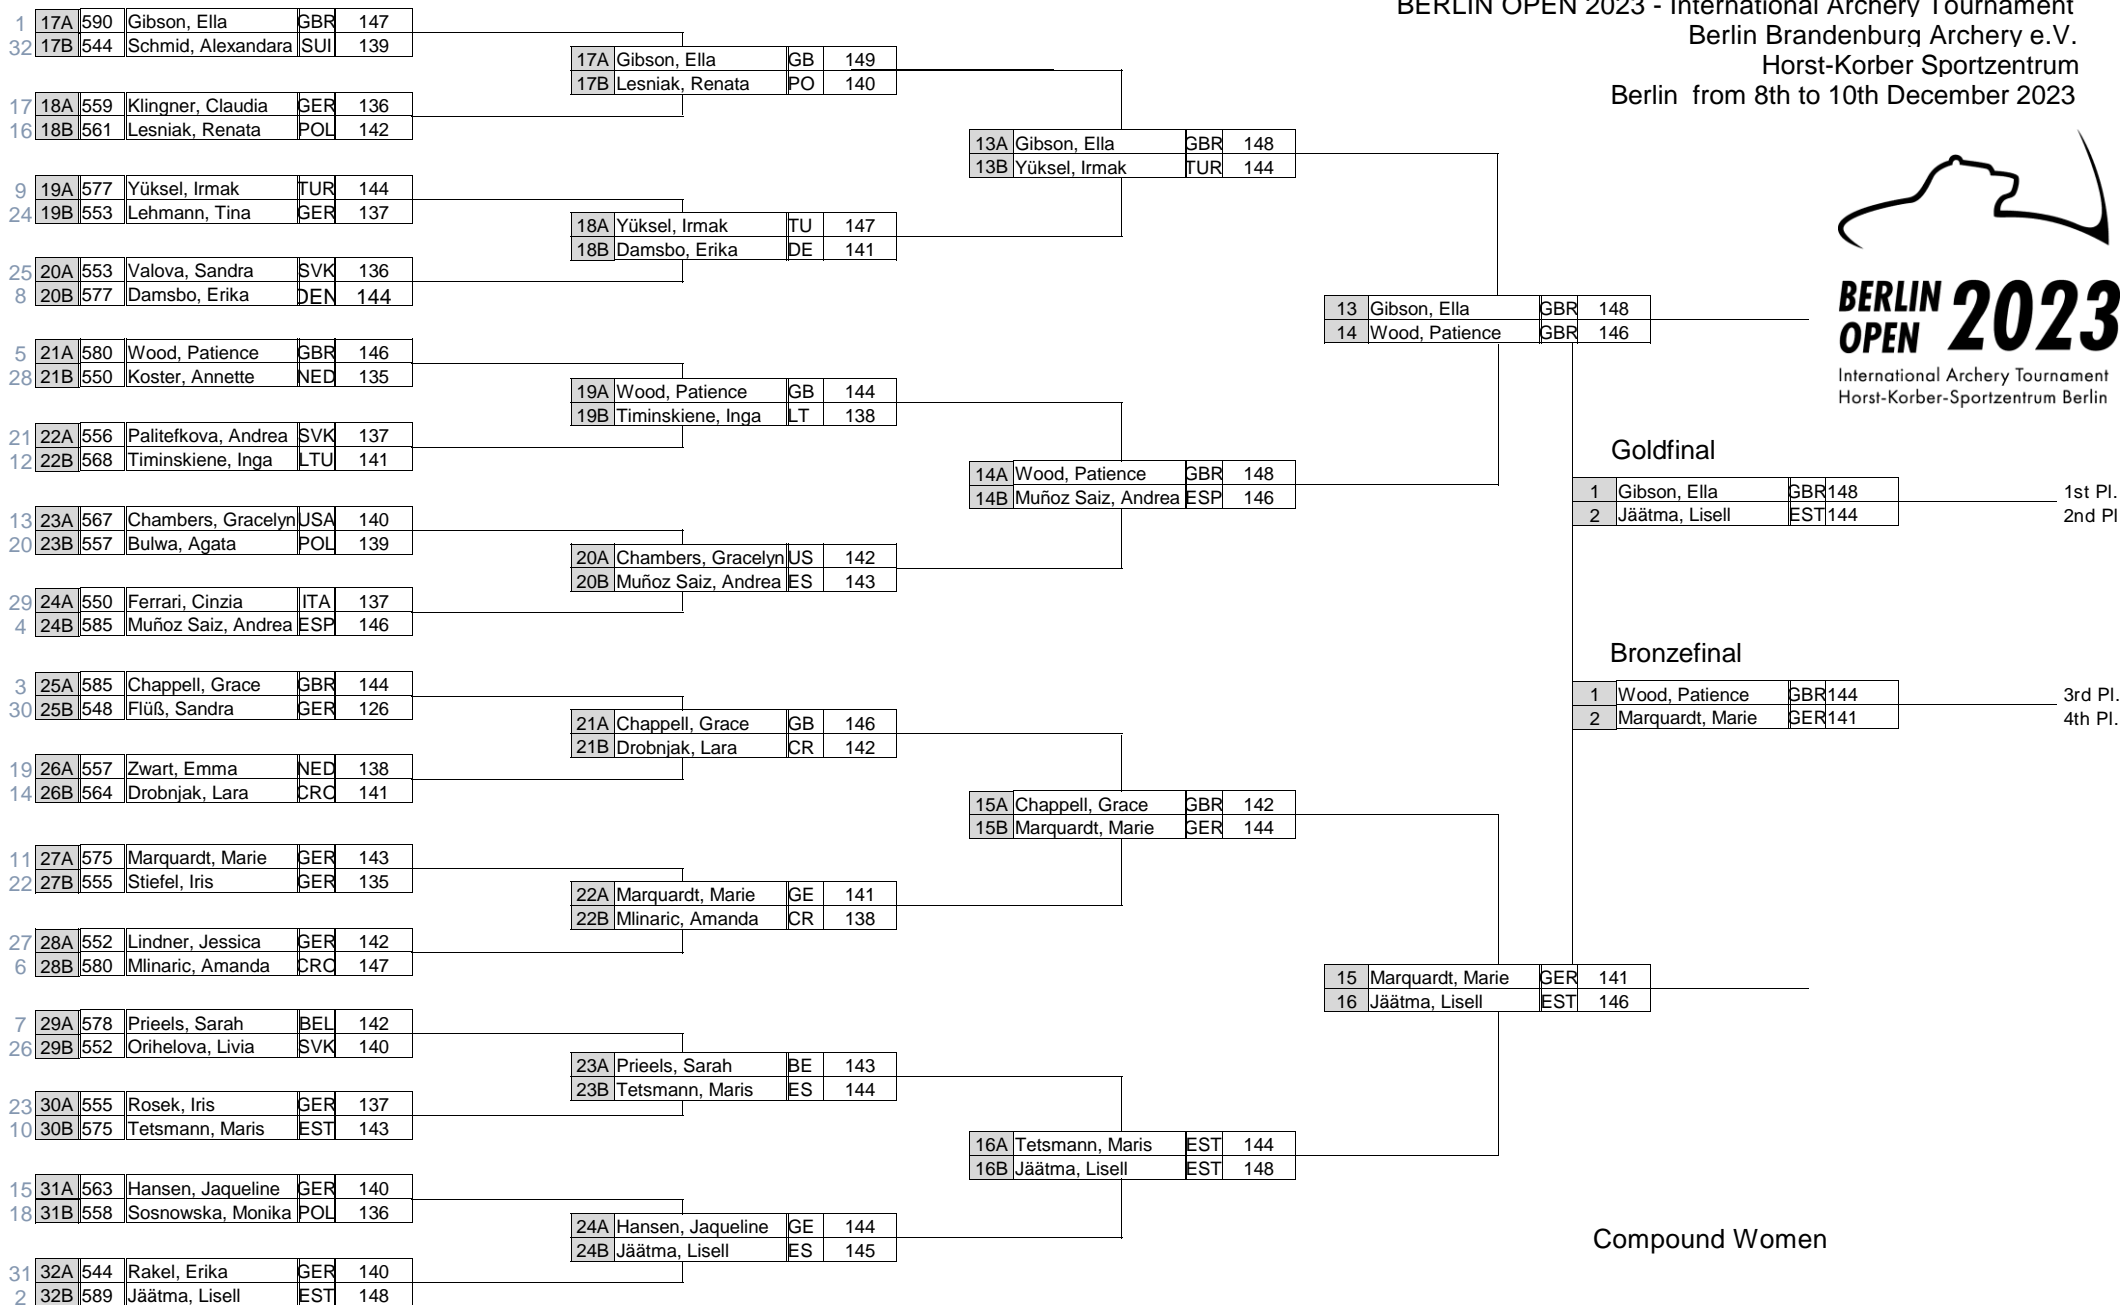

BERLIN OPEN 2023 - International Archery Tournament
 Berlin Brandenburg Archery e.V.
 Horst-Korber Sportzentrum
 Berlin from 8th to 10th December 2023

BERLIN OPEN 2023

International Archery Tournament
 Horst-Korber-Sportzentrum Berlin